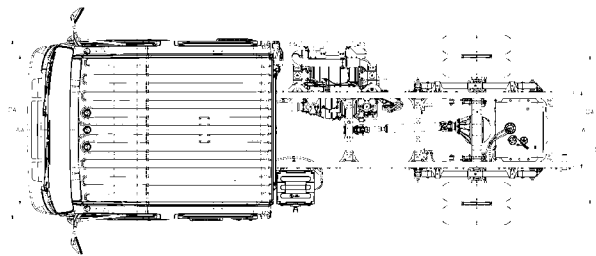

NPR-HD DIESEL

CREW CAB

GVWR/GCWR	14,500/20,500 lbs.
BODY/PAYLOAD ALLOWANCE	7,766-7,832 lbs.
GAWR Front Rear	5,360 lbs. 9,880 lbs.
FRONT AXLE CAPACITY	6,830 lbs.
REAR AXLE CAPACITY Ratio	11,020 lbs. 4.555
SUSPENSION F/R SPRINGS Capacity	Tapered/Multi-Leaf 6,830/9,880 lbs.
FRAME Section Modulus Resistance Bending Moment	11.89 in. ³ 523,160 lb.-in.
SERVICE BRAKES Front/Rear	Vacuum/Hydraulic with 4-Channel ABS Disc/Drum
EXHAUST BRAKE	Standard
TRANSMISSION	Aisin A465 6-speed auto. with double overdrive and lock-up 2 nd -6 th gears
ENGINE Displacement Engine Power Engine Torque	Isuzu 4HK1-TC turbocharged intercooled diesel 5.2L (317 in. ³) 215 hp @ 2,500 rpm 452 lb.-ft. @ 1,850 rpm
OIL LEVEL INDICATOR	Dash-mounted oil level check switch and light
LIMITED SLIP DIFFERENTIAL	Optional
ALTERNATOR	140-amp
BATTERIES	2 Maintenance-Free 750-CCA
TIRES LRR (Low Rolling Resistance)	215/85R16E (10-pr) Standard
STEERING	Integral Hydraulic Power
STEERING COLUMN	Tilt and Telescopic
FUEL TANK Standard	30 gal. in-rail
FUEL/WATER SEPARATOR	Dual fuel filter with dash mounted indicator light

Wheelbase (in.)	Cab to Axle (in.)	Cab to End of Frame (in.)	Back of Cab (in.)	Overall Length (in.)	Body Length (ft.)	Overall Width (in.)	Axle Width (in.)	Overall Height (in.)
150.0	88.5	131.6	5.3	241.5	12	81.3	65.6	90.8
176.0	114.5	157.6	5.3	267.5	16	81.3	65.6	90.8