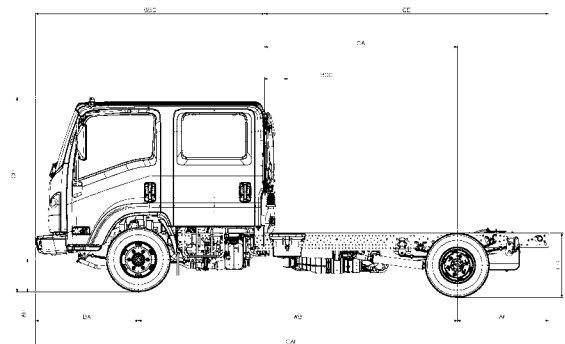

NPR-HD DIESEL

CREW CAB

GVWR/GCWR	14,500/20,500 lbs.
BODY/PAYLOAD ALLOWANCE	7,766-7,832 lbs.
GAWR Front Rear	5,360 lbs. 9,880 lbs.
FRONT AXLE CAPACITY	6,830 lbs.
REAR AXLE CAPACITY Ratio	11,020 lbs. 4.555
SUSPENSION F/R SPRINGS Capacity	Tapered/Multi-Leaf 6,830/9,880 lbs.
FRAME Section Modulus Resistance Bending Moment	11.89 in. ³ 523,160 lb.-in.
SERVICE BRAKES Front/Rear	Vacuum/Hydraulic with 4-Channel ABS Disc/Drum
EXHAUST BRAKE	Standard
TRANSMISSION	Aisin A465 6-speed auto. with double overdrive and lock-up 2 nd -6 th gears
ENGINE Displacement Engine Power Engine Torque	Isuzu 4HK1-TC turbocharged intercooled diesel 5.2L (317 in. ³) 215 hp @ 2,500 rpm 452 lb.-ft. @ 1,850 rpm
OIL LEVEL INDICATOR	Dash-mounted oil level check switch and light
LIMITED SLIP DIFFERENTIAL	Optional
ALTERNATOR	140-amp
BATTERIES	2 Maintenance-Free 750-CCA
TIRES LRR (Low Rolling Resistance)	215/85R16E (10-pr) Standard
STEERING	Integral Hydraulic Power
STEERING COLUMN	Tilt and Telescopic
FUEL TANK Standard	30 gal. in-rail
FUEL/WATER SEPARATOR	Dual fuel filter with dash mounted indicator light

Wheelbase (in.)	Cab to Axle (in.)	Cab to End of Frame (in.)	Back of Cab (in.)	Overall Length (in.)	Body Length (ft.)	Overall Width (in.)	Axle Width (in.)	Overall Height (in.)
150.0	88.5	131.6	5.3	241.5	12	81.3	65.6	90.8
176.0	114.5	157.6	5.3	267.5	16	81.3	65.6	90.8