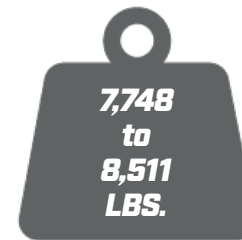

NPR-HD

14,500 LBS. GVWR
CLASS 4

20,500 lbs. GCWR
TRUCK WEIGHT & TRAILER WEIGHT

5.2L I4 TURBOCHARGED
215 HP @ 2,500 RPM
452 LB-FT @ 1,850 RPM

**7,748
to
8,511
LBS.**
BODY PAYLOAD

6-SPEED AUTOMATIC

215/85R16E (10-pr)