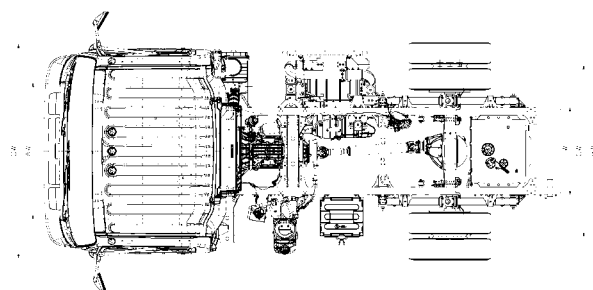

NPR-HD DIESEL

STANDARD CAB

Wheelbase (in.)	Cab to Axle (in.)	Cab to End of Frame (in.)	Back of Cab (in.)	Overall Length (in.)	Body Length (ft.)	Overall Width (in.)	Axle Width (in.)	Overall Height (in.)
109.0	86.5	129.6	7.7	200.5	10-12	81.3	65.6	90.8
132.5	110.0	153.1	7.7	224.0	14	81.3	65.6	90.8
150.0	127.5	170.6	10.2	241.5	16-18	81.3	65.6	90.8
176.0	153.5	196.6	10.2	267.5	18-20	81.3	65.6	90.8

GVWR/GCWR 14,500/20,500 lbs.

BODY/PAYLOAD ALLOWANCE 8,339-8,536 lbs.

GAWR
Front 5,360 lbs.
Rear 9,880 lbs.

FRONT AXLE CAPACITY 6,830 lbs.

REAR AXLE CAPACITY 11,020 lbs.
Ratio 4.555

SUSPENSION F/R SPRINGS Tapered/Multi-Leaf
Capacity 6,830/9,880 lbs.

ENGINE Isuzu 4HK1-TC turbocharged
intercooled diesel

Displacement 5.2L (317 in.³)
Engine Power 215 hp @ 2,500 rpm
Engine Torque 452 lb.-ft. @ 1,850 rpm

OIL LEVEL INDICATOR Dash-mounted oil level
check switch and light