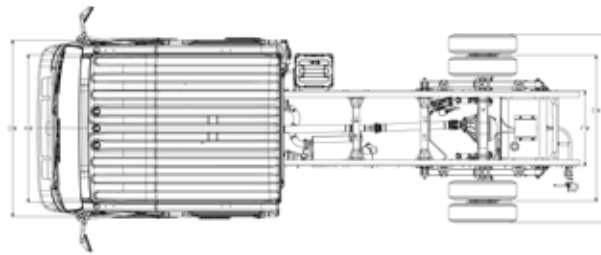

## CREW CAB

<b>GVWR/GCWR</b>	14,500/20,500 lbs.
<b>BODY/PAYLOAD ALLOWANCE</b>	8,442 - 8,503 lbs.
<b>GAWR</b> Front Rear	6,630 lbs. 11,020 lbs.
<b>FRONT AXLE CAPACITY</b>	6,830 lbs.
<b>REAR AXLE CAPACITY</b> Ratio	11,020 lbs. 4.300
<b>SUSPENSION F/R SPRINGS</b> Capacity	Tapered/Multi-Leaf 8,440/12,900 lbs.
<b>FRAME</b> Section Modulus Resistance Bending Moment	7.20 in. <sup>3</sup> 316,800 lb.-in.
<b>SERVICE BRAKES</b> Front/Rear	Vacuum/Hydraulic with 4-Channel ABS Disc/Drum
<b>TRANSMISSION</b>	6L90 6-speed auto. with double overdrive and lock-up converter
<b>ENGINE</b>	GMPT L96 (Gen IV) V8 Vortec 6000 (Optional: KL8 - Alternative Fuel Capable Engine)
Displacement Engine Power Engine Torque	6.0L (365 in. <sup>3</sup> ) 297 hp @ 4,300 rpm 372 lb.-ft. @ 4,000 rpm
<b>LIMITED SLIP DIFFERENTIAL</b>	Optional
<b>ALTERNATOR</b>	145-amp
<b>BATTERIES</b>	1 Maintenance-Free 750-CCA
<b>TIRES LRR</b> (Low Rolling Resistance)	225/70R19.5G (14-pr) Standard
<b>STEERING</b>	Integral Hydraulic Power
<b>STEERING COLUMN</b>	Tilt and Telescopic
<b>FUEL TANK</b> Standard	30 gal. in-frame

Wheelbase (in.)	Cab to Axle (in.)	Cab to End of Frame (in.)	Back of Cab (in.)	Overall Length (in.)	Body Length (ft.)	Overall Width (in.)	Axle Width (in.)	Overall Height (in.)
150.0	88.5	131.6	5.0	241.5	12	81.3	65.6	91.1
176.0	114.5	157.6	5.0	267.5	16	81.3	65.6	91.1