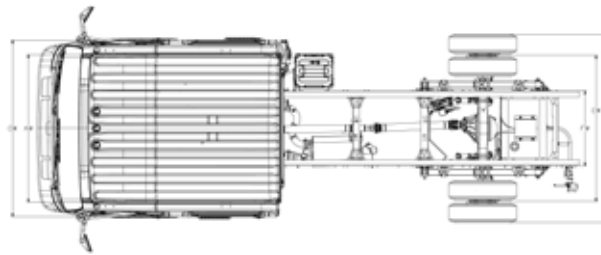

NPR-HD GAS

CREW CAB

GVWR/GCWR	14,500/20,500 lbs.
BODY/PAYLOAD ALLOWANCE	8,442 - 8,503 lbs.
GAWR Front Rear	6,630 lbs. 11,020 lbs.
FRONT AXLE CAPACITY	6,830 lbs.
REAR AXLE CAPACITY Ratio	11,020 lbs. 4.300
SUSPENSION F/R SPRINGS Capacity	Tapered/Multi-Leaf 8,440/12,900 lbs.
FRAME Section Modulus Resistance Bending Moment	7.20 in. ³ 316,800 lb.-in.
SERVICE BRAKES Front/Rear	Vacuum/Hydraulic with 4-Channel ABS Disc/Drum
TRANSMISSION	6L90 6-speed auto. with double overdrive and lock-up converter
ENGINE	GMPT L96 (Gen IV) V8 Vortec 6000 (Optional: KL8 - Alternative Fuel Capable Engine)
Displacement Engine Power Engine Torque	6.0L (365 in. ³) 297 hp @ 4,300 rpm 372 lb.-ft. @ 4,000 rpm
LIMITED SLIP DIFFERENTIAL	Optional
ALTERNATOR	145-amp
BATTERIES	1 Maintenance-Free 750-CCA
TIRES LRR (Low Rolling Resistance)	225/70R19.5G (14-pr) Standard
STEERING	Integral Hydraulic Power
STEERING COLUMN	Tilt and Telescopic
FUEL TANK Standard	30 gal. in-frame

Wheelbase (in.)	Cab to Axle (in.)	Cab to End of Frame (in.)	Back of Cab (in.)	Overall Length (in.)	Body Length (ft.)	Overall Width (in.)	Axle Width (in.)	Overall Height (in.)
150.0	88.5	131.6	5.0	241.5	12	81.3	65.6	91.1
176.0	114.5	157.6	5.0	267.5	16	81.3	65.6	91.1