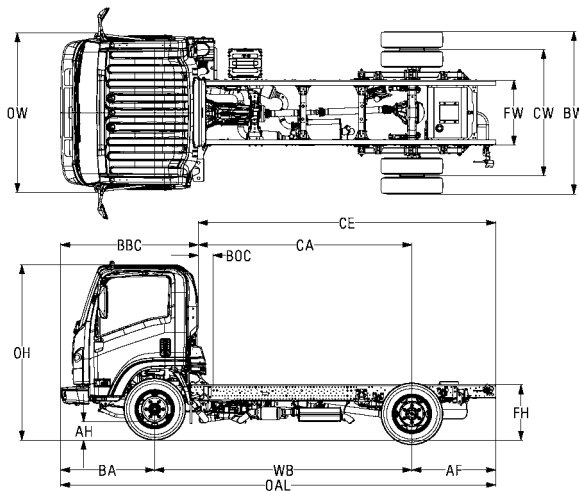

NPR-HD GAS

STANDARD CAB

GVWR/GCWR	14,500/20,500 lbs.
BODY/PAYLOAD ALLOWANCE	8,977 - 9,174 lbs.
GAWR Front Rear	6,630 lbs. 11,020 lbs.
FRONT AXLE CAPACITY	6,830 lbs.
REAR AXLE CAPACITY Ratio	11,020 lbs. 4.300
SUSPENSION F/R SPRINGS Capacity	Tapered/Multi-Leaf 8,440/12,900 lbs.
FRAME Section Modulus Resistance Bending Moment	7.20 in. ³ 316,800 lb.-in.
SERVICE BRAKES Front/Rear	Vacuum/Hydraulic with 4-Channel ABS Disc/Drum
TRANSMISSION	6L90 6-speed auto. with double overdrive and lock-up converter
ENGINE	GMPT L96 (Gen IV) V8 Vortec 6000 (Optional: KL8 - Alternative Fuel Capable Engine)
Displacement Engine Power Engine Torque	6.0L (365 in. ³) 297 hp @ 4,300 rpm 372 lb.-ft. @ 4,000 rpm
LIMITED SLIP DIFFERENTIAL	Optional
ALTERNATOR	145-amp
BATTERIES	1 Maintenance-Free 750-CCA
TIRES LRR (Low Rolling Resistance)	225/70R19.5G (14-pr) Standard
STEERING	Integral Hydraulic Power
STEERING COLUMN	Tilt and Telescopic
FUEL TANK Standard	30 gal. in-frame

Wheelbase (in.)	Cab to Axle (in.)	Cab to End of Frame (in.)	Back of Cab (in.)	Overall Length (in.)	Body Length (ft.)	Overall Width (in.)	Overall Axle Width (in.)	Overall Height (in.)
109.0	86.5	129.6	6.5	200.5	10-12	81.3	65.6	91.1
132.5	110.0	153.1	6.5	224.0	14	81.3	65.6	91.1
150.0	127.5	170.6	6.5	241.5	16-18	81.3	65.6	91.1
176.0	153.5	196.6	6.5	267.5	18-20	81.3	65.6	91.1