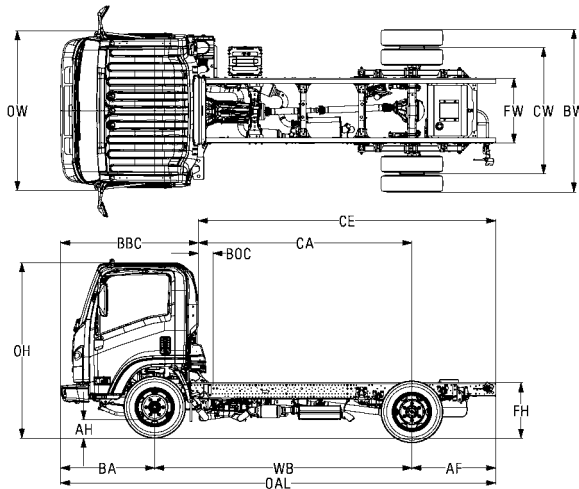

NPR-HD GAS

STANDARD CAB

GVWR/GCWR	14,500/20,500 lbs.
BODY/PAYLOAD ALLOWANCE	8,977 - 9,174 lbs.
GAWR Front Rear	6,630 lbs. 11,020 lbs.
FRONT AXLE CAPACITY	6,830 lbs.
REAR AXLE CAPACITY Ratio	11,020 lbs. 4.300
SUSPENSION F/R SPRINGS Capacity	Tapered/Multi-Leaf 8,440/12,900 lbs.
FRAME Section Modulus Resistance Bending Moment	7.20 in. ³ 316,800 lb.-in.
SERVICE BRAKES Front/Rear	Vacuum/Hydraulic with 4-Channel ABS Disc/Drum
TRANSMISSION	6L90 6-speed auto. with double overdrive and lock-up converter
ENGINE	GMPT L96 (Gen IV) V8 Vortec 6000 (Optional: KL8 - Alternative Fuel Capable Engine)
Displacement Engine Power Engine Torque	6.0L (365 in. ³) 297 hp @ 4,300 rpm 372 lb.-ft. @ 4,000 rpm
LIMITED SLIP DIFFERENTIAL	Optional
ALTERNATOR	145-amp
BATTERIES	1 Maintenance-Free 750-CCA
TIRES LRR (Low Rolling Resistance)	225/70R19.5G (14-pr) Standard
STEERING	Integral Hydraulic Power
STEERING COLUMN	Tilt and Telescopic
FUEL TANK Standard	30 gal. in-frame

Wheelbase (in.)	Cab to Axle (in.)	Cab to End of Frame (in.)	Back of Cab (in.)	Overall Length (in.)	Body Length (ft.)	Overall Width (in.)	Overall Axle Width (in.)	Overall Height (in.)
109.0	86.5	129.6	6.5	200.5	10-12	81.3	65.6	91.1
132.5	110.0	153.1	6.5	224.0	14	81.3	65.6	91.1
150.0	127.5	170.6	6.5	241.5	16-18	81.3	65.6	91.1
176.0	153.5	196.6	6.5	267.5	18-20	81.3	65.6	91.1