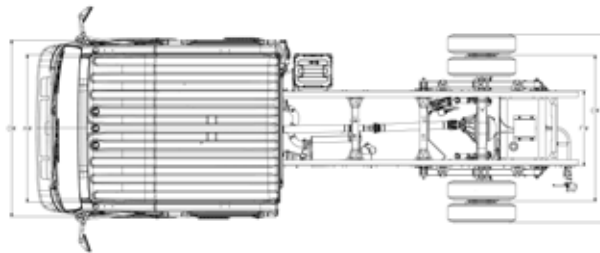

NPR GAS

CREW CAB

GVWR/GCWR	12,000/18,000 lbs.
BODY/PAYLOAD ALLOWANCE	6,246 - 6,308 lbs.
GAWR Front Rear	4,860 lbs. 8,840 lbs.
FRONT AXLE CAPACITY	6,830 lbs.
REAR AXLE CAPACITY Ratio	11,020 lbs. 4.100
SUSPENSION F/R SPRINGS Capacity	Tapered/Multi-Leaf 8,440/12,900 lbs.
FRAME Section Modulus Resistance Bending Moment	7.20 in. ³ 316,800 lb.-in.
SERVICE BRAKES Front/Rear	Vacuum/Hydraulic with 4-Channel ABS Disc/Drum
TRANSMISSION	6L90 6-speed auto. with double overdrive and lock-up converter
ENGINE	GMPT L96 (Gen IV) V8 Vortec 6000 (Optional: KL8 - Alternative Fuel Capable Engine)
Displacement Engine Power Engine Torque	6.0L (365 in. ³) 297 hp @ 4,300 rpm 372 lb.-ft. @ 4,000 rpm
LIMITED SLIP DIFFERENTIAL	Optional
ALTERNATOR	145-amp
BATTERIES	1 Maintenance-Free 750-CCA
TIRES LRR (Low Rolling Resistance)	215/85R16E (10-pr) Standard
STEERING	Integral Hydraulic Power
STEERING COLUMN	Tilt and Telescopic
FUEL TANK Standard	30 gal. in-frame

Wheelbase (in.)	Cab to Axle (in.)	Cab to End of Frame (in.)	Back of Cab (in.)	Overall Length (in.)	Body Length (ft.)	Overall Width (in.)	Axle Width (in.)	Overall Height (in.)
150.0	88.5	131.6	5.0	241.5	12	81.3	65.6	90.0
176.0	114.5	157.6	5.0	267.5	16	81.3	65.6	90.0