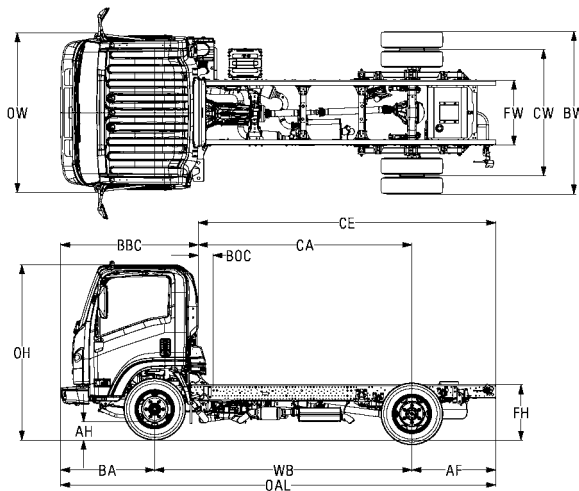

## STANDARD CAB

Wheelbase (in.)	Cab to Axle (in.)	Cab to End of Frame (in.)	Back of Cab (in.)	Overall Length (in.)	Body Length (ft.)	Overall Width (in.)	Axle Width (in.)	Overall Height (in.)
109.0	86.5	129.6	6.5	200.5	10-12	81.3	65.6	90.0
132.5	110.0	153.1	6.5	224.0	14	81.3	65.6	90.0
150.0	127.5	170.6	6.5	241.5	16-18	81.3	65.6	90.0
176.0	153.5	196.6	6.5	267.5	18-20	81.3	65.6	90.0

<b>GVWR/GCWR</b>	12,000/18,000 lbs.
<b>BODY/PAYLOAD ALLOWANCE</b>	6,782 - 6,978 lbs.
<b>GAWR</b> Front Rear	4,860 lbs. 8,840 lbs.
<b>FRONT AXLE CAPACITY</b>	6,830 lbs.
<b>REAR AXLE CAPACITY</b> Ratio	11,020 lbs. 4.100
<b>SUSPENSION F/R SPRINGS</b> Capacity	Tapered/Multi-Leaf 8,440/12,900 lbs.
<b>FRAME</b> Section Modulus Resistance Bending Moment	7.20 in. <sup>3</sup> 316,800 lb.-in.
<b>SERVICE BRAKES</b> Front/Rear	Vacuum/Hydraulic with 4-Channel ABS Disc/Drum
<b>TRANSMISSION</b>	6L90 6-speed auto. with double overdrive and lock-up converter
<b>ENGINE</b>	GMPT L96 (Gen IV) V8 Vortec 6000 (Optional: KL8 - Alternative Fuel Capable Engine)
Displacement Engine Power Engine Torque	6.0L (365 in. <sup>3</sup> ) 297 hp @ 4,300 rpm 372 lb.-ft. @ 4,000 rpm
<b>LIMITED SLIP DIFFERENTIAL</b>	Optional
<b>ALTERNATOR</b>	145-amp
<b>BATTERIES</b>	1 Maintenance-Free 750-CCA
<b>TIRES LRR</b> (Low Rolling Resistance)	215/85R16E (10-pr) Standard
<b>STEERING</b>	Integral Hydraulic Power
<b>STEERING COLUMN</b>	Tilt and Telescopic
<b>FUEL TANK</b> Standard	30 gal. in-frame