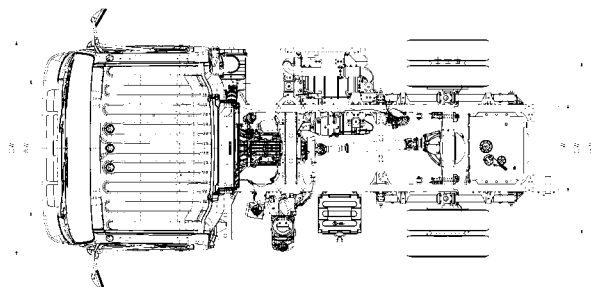

NPR DIESEL

STANDARD CAB

Wheelbase (in.)	Cab to Axle (in.)	Cab to End of Frame (in.)	Back of Cab (in.)	Overall Length (in.)	Body Length (ft.)	Overall Width (in.)	Axle Width (in.)	Overall Height (in.)
109.0	86.5	129.6	6.1	200.5	10-12	81.3	65.6	90.8
132.5	110.0	153.1	6.1	224.0	14	81.3	65.6	90.8
150.0	127.5	170.6	6.1	241.5	16-18	81.3	65.6	90.8
176.0	153.5	196.6	6.1	267.5	18-20	81.3	65.6	90.8

GVWR/GCWR	13,000/19,000 lbs.
BODY/PAYLOAD ALLOWANCE	7,435 - 7,607 lbs.
GAWR Front Rear	5,360 lbs. 9,880 lbs.
FRONT AXLE CAPACITY	6,830 lbs.
REAR AXLE CAPACITY Ratio	11,020 lbs. 5.125
SUSPENSION F/R SPRINGS Capacity	Tapered/Multi-Leaf 6,830/9,880 lbs.
FRAME Section Modulus Resistance Bending Moment	7.20 in.³ 316,800 lb.-in.
SERVICE BRAKES Front/Rear	Vacuum/Hydraulic with 4-Channel ABS Disc/Drum
EXHAUST BRAKE	Standard
TRANSMISSION	Aisin A460 6-speed auto. with double overdrive and lock-up 2nd-6th gears
ENGINE	Isuzu 4JJ1-TC turbocharged intercooled diesel
Displacement Engine Power Engine Torque	3.0L (183 in.³) 150 hp @ 2,800 rpm 282 lb.-ft. @ 1,600-2,800 rpm
OIL LEVEL INDICATOR	Dash-mounted oil level check switch and light
LIMITED SLIP DIFFERENTIAL	Optional
ALTERNATOR	140-amp
BATTERIES	2 Maintenance-Free 750-CCA
TIRES LRR (Low Rolling Resistance)	215/85R16E (10-pr) Standard
STEERING	Integral Hydraulic Power
STEERING COLUMN	Tilt and Telescopic
FUEL TANK Standard	30 gal. in-rail
FUEL/WATER SEPARATOR	Dual fuel filter with dash mounted indicator light

2018 ISUZU N-SERIES DIESEL WARRANTY COVERAGE AT A GLANCE

Vehicle Coverage	Warranty Limitations (Time or Mileage, Whichever Comes First)*		Percentage Of Dealer's Normal Charge Paid By Owner	
	Time in years	Vehicle kilometres	Parts	Labor
Basic	0-3 Years	Unlimited	No Charge	No Charge
Engine	0-3 Years	Unlimited	No Charge	No Charge
• Transmission • Drive Axle • Driveshaft • Front Axle I-Beam • Crossmembers • Flywheel Housing • Clutch Housing	0-3 Years	Unlimited	No Charge	No Charge
Frame Rails	0-3 Years	Unlimited	No Charge	No Charge
Cab Sheet Metal (Rust through)	3-5 Years	Unlimited	50%	50%
Cab Sheet Metal (Corrosion)	0-3 Years	Unlimited	No Charge	No Charge
Engine Emission Control System	0-5 Years	0-160,000	No Charge	No Charge
Tire	0-2 Years	0-38,400	No Charge	No Charge