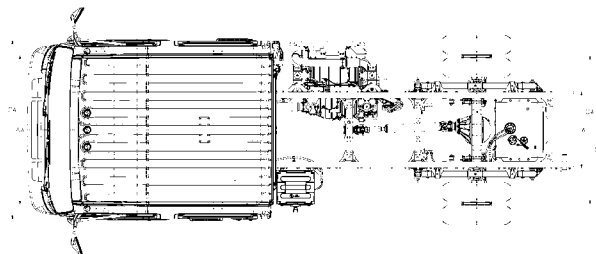

NQR DIESEL

CREW CAB

GVWR/GCWR	17,950/23,950 lbs.
BODY/PAYLOAD ALLOWANCE	10,680-10,748 lbs.
GAWR Front Rear	6,830 lbs. 12,980 lbs.
FRONT AXLE CAPACITY	6,830 lbs.
REAR AXLE CAPACITY Ratio	14,550 lbs. 5.125
SUSPENSION F/R SPRINGS Capacity	Tapered/Multi-Leaf 8,440/14,550 lbs.
FRAME Section Modulus Resistance Bending Moment	11.89 in. ³ 523,160 lb.-in.
SERVICE BRAKES Front/Rear	Hydraulic Boosted with 4-Channel ABS Disc/Drum
EXHAUST BRAKE	Standard
TRANSMISSION	Aisin A465 6-speed auto. with double overdrive and lock-up 2 nd -6 th gears
ENGINE Displacement Engine Power Engine Torque	Isuzu 4HK1-TC turbocharged intercooled diesell 5.2L (317 in. ³) 215 hp @ 2,500 rpm 452 lb.-ft. @ 1,850 rpm
OIL LEVEL INDICATOR	Dash-mounted oil level check switch and light
LIMITED SLIP DIFFERENTIAL	Optional
ALTERNATOR	140-amp
BATTERIES	2 Maintenance-Free 750-CCA
TIRES LRR (Low Rolling Resistance)	225/70R19.5F (12-pr) Standard
STEERING	Integral Hydraulic Power
STEERING COLUMN	Tilt and Telescopic
FUEL TANK Standard	30 gal. in-rail
FUEL/WATER SEPARATOR	Dual fuel filter with dash mounted indicator light

Wheelbase (in.)	Cab to Axle (in.)	Cab to End of Frame (in.)	Back of Cab (in.)	Overall Length (in.)	Body Length (ft.)	Overall Width (in.)	Axle Width (in.)	Overall Height (in.)
150.0	88.5	131.6	5.3	241.5	12	81.3	65.6	92.4
176.0	114.5	157.6	5.3	267.5	16	81.3	65.6	92.4