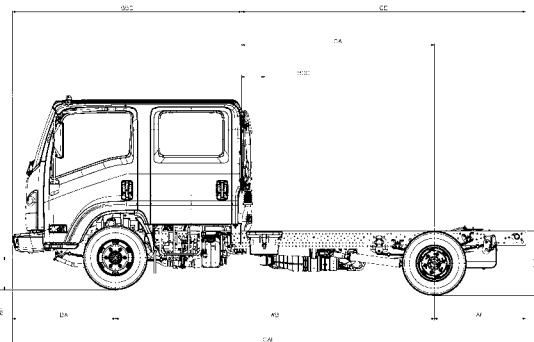

NQR DIESEL

CREW CAB

GVWR/GCWR	17,950/23,950 lbs.
BODY/PAYLOAD ALLOWANCE	10,680-10,748 lbs.
GAWR Front Rear	6,830 lbs. 12,980 lbs.
FRONT AXLE CAPACITY	6,830 lbs.
REAR AXLE CAPACITY Ratio	14,550 lbs. 5.125
SUSPENSION F/R SPRINGS Capacity	Tapered/Multi-Leaf 8,440/14,550 lbs.
FRAME Section Modulus Resistance Bending Moment	11.89 in. ³ 523,160 lb.-in.
SERVICE BRAKES Front/Rear	Hydraulic Boosted with 4-Channel ABS Disc/Drum
EXHAUST BRAKE	Standard
TRANSMISSION	Aisin A465 6-speed auto. with double overdrive and lock-up 2 nd -6 th gears
ENGINE Displacement Engine Power Engine Torque	Isuzu 4HK1-TC turbocharged intercooled diesell 5.2L (317 in. ³) 215 hp @ 2,500 rpm 452 lb.-ft. @ 1,850 rpm
OIL LEVEL INDICATOR	Dash-mounted oil level check switch and light
LIMITED SLIP DIFFERENTIAL	Optional
ALTERNATOR	140-amp
BATTERIES	2 Maintenance-Free 750-CCA
TIRES LRR (Low Rolling Resistance)	225/70R19.5F (12-pr) Standard
STEERING	Integral Hydraulic Power
STEERING COLUMN	Tilt and Telescopic
FUEL TANK Standard	30 gal. in-rail
FUEL/WATER SEPARATOR	Dual fuel filter with dash mounted indicator light

Wheelbase (in.)	Cab to Axle (in.)	Cab to End of Frame (in.)	Back of Cab (in.)	Overall Length (in.)	Body Length (ft.)	Overall Width (in.)	Axle Width (in.)	Overall Height (in.)
150.0	88.5	131.6	5.3	241.5	12	81.3	65.6	92.4
176.0	114.5	157.6	5.3	267.5	16	81.3	65.6	92.4