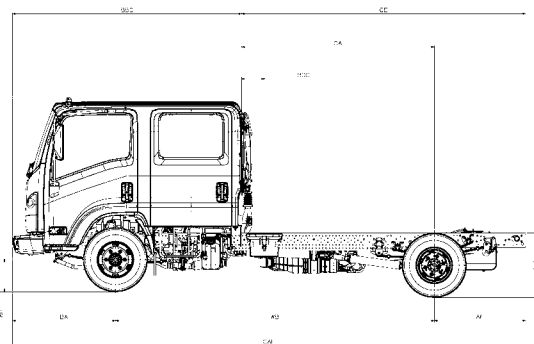

NRR DIESEL

CREW CAB

GVWR/GCWR	19,500/25,500 lbs.
BODY/PAYLOAD ALLOWANCE	12,181-12,250 lbs.
GAWR Front Rear	7,275 lbs. 13,660 lbs.
FRONT AXLE CAPACITY	7,275 lbs.
REAR AXLE CAPACITY Ratio	14,550 lbs. 5.571
SUSPENSION F/R SPRINGS Capacity	Tapered/Multi-Leaf 8,440/14,550 lbs.
FRAME Section Modulus Resistance Bending Moment	11.89 in. ³ 523,160 lb.-in.
SERVICE BRAKES Front/Rear	Hydraulic Boosted with 4-Channel ABS Disc/Drum
EXHAUST BRAKE	Standard
TRANSMISSION	Aisin A465 6-speed auto. with double overdrive and lock-up 2 nd -6 th gears
ENGINE	Isuzu 4HK1-TC turbocharged intercooled diesell
Displacement Engine Power Engine Torque	5.2L (317 in. ³) 215 hp @ 2,500 rpm 452 lb.-ft. @ 1,850 rpm
OIL LEVEL INDICATOR	Dash-mounted oil level check switch and light
LIMITED SLIP DIFFERENTIAL	Optional
ALTERNATOR	140-amp
BATTERIES	2 Maintenance-Free 750-CCA
TIRES LRR (Low Rolling Resistance)	225/70R19.5F (12-pr) Standard
STEERING	Integral Hydraulic Power
STEERING COLUMN	Tilt and Telescopic
FUEL TANK Standard	30 gal. in-rail
FUEL/WATER SEPARATOR	Dual fuel filter with dash mounted indicator light

Wheelbase (in.)	Cab to Axle (in.)	Cab to End of Frame (in.)	Back of Cab (in.)	Overall Length (in.)	Body Length (ft.)	Overall Width (in.)	Axle Width (in.)	Overall Height (in.)
150.0	88.5	131.6	5.3	241.5	12	81.3	65.6	92.4
176.0	114.5	157.6	5.3	267.5	16	81.3	65.6	92.4