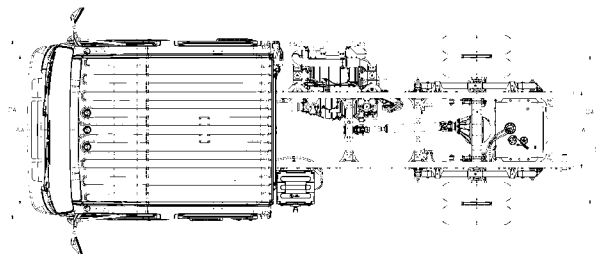

NRR DIESEL

CREW CAB

GVWR/GCWR	19,500/25,500 lbs.
BODY/PAYLOAD ALLOWANCE	12,181-12,250 lbs.
GAWR Front Rear	7,275 lbs. 13,660 lbs.
FRONT AXLE CAPACITY	7,275 lbs.
REAR AXLE CAPACITY Ratio	14,550 lbs. 5.571
SUSPENSION F/R SPRINGS Capacity	Tapered/Multi-Leaf 8,440/14,550 lbs.
FRAME Section Modulus Resistance Bending Moment	11.89 in. ³ 523,160 lb.-in.
SERVICE BRAKES Front/Rear	Hydraulic Boosted with 4-Channel ABS Disc/Drum
EXHAUST BRAKE	Standard
TRANSMISSION	Aisin A465 6-speed auto. with double overdrive and lock-up 2 nd -6 th gears
ENGINE	Isuzu 4HK1-TC turbocharged intercooled diesell
Displacement Engine Power Engine Torque	5.2L (317 in. ³) 215 hp @ 2,500 rpm 452 lb.-ft. @ 1,850 rpm
OIL LEVEL INDICATOR	Dash-mounted oil level check switch and light
LIMITED SLIP DIFFERENTIAL	Optional
ALTERNATOR	140-amp
BATTERIES	2 Maintenance-Free 750-CCA
TIRES LRR (Low Rolling Resistance)	225/70R19.5F (12-pr) Standard
STEERING	Integral Hydraulic Power
STEERING COLUMN	Tilt and Telescopic
FUEL TANK Standard	30 gal. in-rail
FUEL/WATER SEPARATOR	Dual fuel filter with dash mounted indicator light

Wheelbase (in.)	Cab to Axle (in.)	Cab to End of Frame (in.)	Back of Cab (in.)	Overall Length (in.)	Body Length (ft.)	Overall Width (in.)	Axle Width (in.)	Overall Height (in.)
150.0	88.5	131.6	5.3	241.5	12	81.3	65.6	92.4
176.0	114.5	157.6	5.3	267.5	16	81.3	65.6	92.4