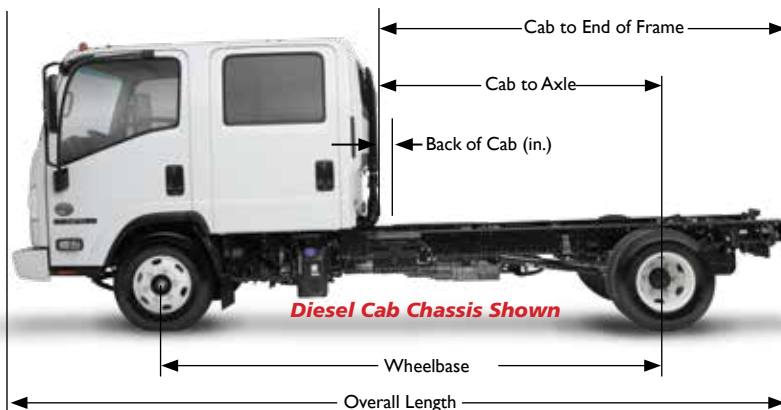

N-SERIES DIMENSIONS

Diesel and Gas Measurements

GAS N-Series Specifications	NPR Gas	NPR Gas Crew Cab	NPR-HD Gas	NPR-HD Gas Crew Cab
GVWR/GCWR	12,000/18,000 lbs.	12,000/18,000 lbs.	14,500/20,500 lbs.	14,500/20,500 lbs.
BODY/PAYLOAD ALLOWANCE	6,782-6,978 lbs.	6,246-6,308 lbs.	8,977-9,174 lbs.	8,442-8,503 lbs.
GAWR Front Rear	4,860 lbs. 8,840 lbs.	4,860 lbs. 8,840 lbs.	6,630 lbs. 11,020 lbs.	6,630 lbs. 11,020 lbs.
FRONT AXLE CAPACITY	6,830 lbs.	6,830 lbs.	6,830 lbs.	6,830 lbs.
REAR AXLE CAPACITY Ratio	11,020 lbs. 4.100	11,020 lbs. 4.100	11,020 lbs. 4.300	11,020 lbs. 4.300
SUSPENSION F/R SPRINGS Capacity	Tapered/Multi-Leaf 8,440/12,900 lbs.	Tapered/Multi-Leaf 8,440/12,900 lbs.	Tapered/Multi-Leaf 8,440/12,900 lbs.	Tapered/Multi-Leaf 8,440/12,900 lbs.
FRAME Section Modulus Resistance Bending Moment	7.20 in.³ 316,800 lb.-in.	7.20 in.³ 316,800 lb.-in.	7.20 in.³ 316,800 lb.-in.	7.20 in.³ 316,800 lb.-in.
SERVICE BRAKES Front/Rear	Vacuum/Hydraulic with 4-Channel ABS Disc/Drum	Vacuum/Hydraulic with 4-Channel ABS Disc/Drum	Vacuum/Hydraulic with 4-Channel ABS Disc/Drum	Vacuum/Hydraulic with 4-Channel ABS Disc/Drum
TRANSMISSION	6L90 6-speed auto. with double overdrive and lock-up converter	6L90 6-speed auto. with double overdrive and lock-up converter	6L90 6-speed auto. with double overdrive and lock-up converter	6L90 6-speed auto. with double overdrive and lock-up converter
ENGINE	GMPT L96 (Gen IV) V8 Vortec 6000 (Optional: KL8-Alternative Fuel Capable Engine)	GMPT L96 (Gen IV) V8 Vortec 6000 (Optional: KL8-Alternative Fuel Capable Engine)	GMPT L96 (Gen IV) V8 Vortec 6000 (Optional: KL8-Alternative Fuel Capable Engine)	GMPT L96 (Gen IV) V8 Vortec 6000 (Optional: KL8-Alternative Fuel Capable Engine)
Displacement Engine Power Engine Torque	6.0L (365 in.³) 297hp @ 4,300 rpm 372 lb.-ft. @ 4,000 rpm	6.0L (365 in.³) 297hp @ 4,300 rpm 372 lb.-ft. @ 4,000 rpm	6.0L (365 in.³) 297hp @ 4,300 rpm 372 lb.-ft. @ 4,000 rpm	6.0L (365 in.³) 297hp @ 4,300 rpm 372 lb.-ft. @ 4,000 rpm
LIMITED SLIP DIFFERENTIAL	Optional	Optional	Optional	Optional
ALTERNATOR	145-amp	145-amp	145-amp	145-amp
BATTERIES	1 Maintenance-Free 750-CCA	1 Maintenance-Free 750-CCA	1 Maintenance-Free 750-CCA	1 Maintenance-Free 750-CCA
TIRES LRR (Low Rolling Resistance)	215/85R16E (10-pr) Standard	215/85R16E (10-pr) Standard	225/70R19.5G (14-pr) Standard	225/70R19.5G (14-pr) Standard
STEERING	Integral Hydraulic Power	Integral Hydraulic Power	Integral Hydraulic Power	Integral Hydraulic Power
STEERING COLUMN	Tilt and Telescopic	Tilt and Telescopic	Tilt and Telescopic	Tilt and Telescopic
FUEL TANK	30 gal. in-frame	30 gal. in-frame	30 gal. in-frame	30 gal. in-frame

2017/2018 ISUZU N-SERIES DIESEL WARRANTY COVERAGE AT A GLANCE