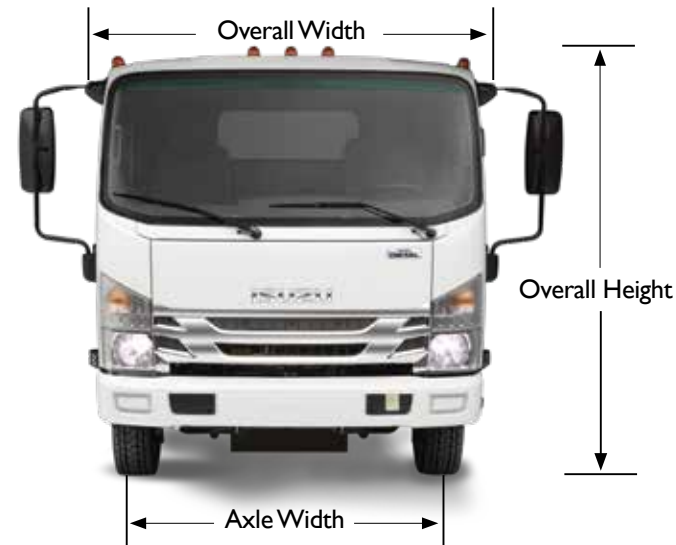

N-SERIES DIMENSIONS

Diesel and Gas Measurements

GAS N-Series Specifications	NPR Gas	NPR Gas Crew Cab	NPR-HD Gas	NPR-HD Gas Crew Cab
GVWR/GCWR	12,000/18,000 lbs.	12,000/18,000 lbs.	14,500/20,500 lbs.	14,500/20,500 lbs.
BODY/PAYLOAD ALLOWANCE	6,782-6,978 lbs.	6,246-6,308 lbs.	8,977-9,174 lbs.	8,442-8,503 lbs.
GAWR Front Rear	4,860 lbs. 8,840 lbs.	4,860 lbs. 8,840 lbs.	6,630 lbs. 11,020 lbs.	6,630 lbs. 11,020 lbs.
FRONT AXLE CAPACITY	6,830 lbs.	6,830 lbs.	6,830 lbs.	6,830 lbs.
REAR AXLE CAPACITY Ratio	11,020 lbs. 4.100	11,020 lbs. 4.100	11,020 lbs. 4.300	11,020 lbs. 4.300
SUSPENSION F/R SPRINGS Capacity	Tapered/Multi-Leaf 8,440/12,900 lbs.	Tapered/Multi-Leaf 8,440/12,900 lbs.	Tapered/Multi-Leaf 8,440/12,900 lbs.	Tapered/Multi-Leaf 8,440/12,900 lbs.
FRAME Section Modulus Resistance Bending Moment	7.20 in.³ 316,800 lb.-in.	7.20 in.³ 316,800 lb.-in.	7.20 in.³ 316,800 lb.-in.	7.20 in.³ 316,800 lb.-in.
SERVICE BRAKES Front/Rear	Vacuum/Hydraulic with 4-Channel ABS Disc/Drum	Vacuum/Hydraulic with 4-Channel ABS Disc/Drum	Vacuum/Hydraulic with 4-Channel ABS Disc/Drum	Vacuum/Hydraulic with 4-Channel ABS Disc/Drum
TRANSMISSION	6L90 6-speed auto. with double overdrive and lock-up converter	6L90 6-speed auto. with double overdrive and lock-up converter	6L90 6-speed auto. with double overdrive and lock-up converter	6L90 6-speed auto. with double overdrive and lock-up converter
ENGINE	GMPT L96 (Gen IV) V8 Vortec 6000 (Optional: KL8-Alternative Fuel Capable Engine)	GMPT L96 (Gen IV) V8 Vortec 6000 (Optional: KL8-Alternative Fuel Capable Engine)	GMPT L96 (Gen IV) V8 Vortec 6000 (Optional: KL8-Alternative Fuel Capable Engine)	GMPT L96 (Gen IV) V8 Vortec 6000 (Optional: KL8-Alternative Fuel Capable Engine)
Displacement Engine Power Engine Torque	6.0L (365 in.³) 297hp @ 4,300 rpm 372 lb.-ft. @ 4,000 rpm	6.0L (365 in.³) 297hp @ 4,300 rpm 372 lb.-ft. @ 4,000 rpm	6.0L (365 in.³) 297hp @ 4,300 rpm 372 lb.-ft. @ 4,000 rpm	6.0L (365 in.³) 297hp @ 4,300 rpm 372 lb.-ft. @ 4,000 rpm
LIMITED SLIP DIFFERENTIAL	Optional	Optional	Optional	Optional
ALTERNATOR	145-amp	145-amp	145-amp	145-amp
BATTERIES	1 Maintenance-Free 750-CCA	1 Maintenance-Free 750-CCA	1 Maintenance-Free 750-CCA	1 Maintenance-Free 750-CCA
TIRES LRR (Low Rolling Resistance)	215/85R16E (10-pr) Standard	215/85R16E (10-pr) Standard	225/70R19.5G (14-pr) Standard	225/70R19.5G (14-pr) Standard
STEERING	Integral Hydraulic Power	Integral Hydraulic Power	Integral Hydraulic Power	Integral Hydraulic Power
STEERING COLUMN	Tilt and Telescopic	Tilt and Telescopic	Tilt and Telescopic	Tilt and Telescopic
FUEL TANK	30 gal. in-frame	30 gal. in-frame	30 gal. in-frame	30 gal. in-frame

2017/2018 ISUZU N-SERIES DIESEL WARRANTY COVERAGE AT A GLANCE