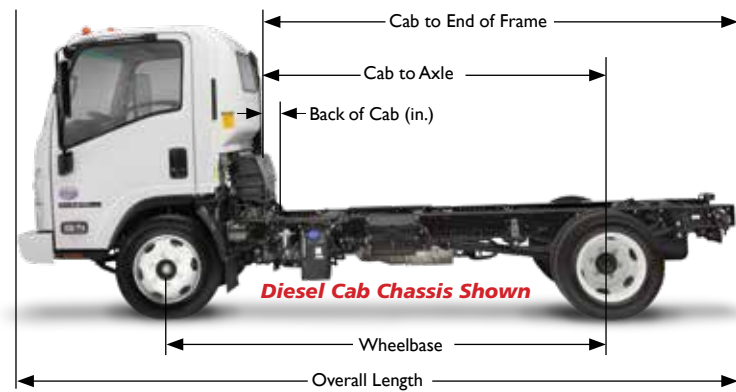

N-SERIES DIMENSIONS

Diesel and Gas Measurements

GAS N-Series Specifications	NPR Gas	NPR Gas Crew Cab	NPR-HD Gas	NPR-HD Gas Crew Cab
GVWR/GCWR	12,000/18,000 lbs.	12,000/18,000 lbs.	14,500/20,500 lbs.	14,500/20,500 lbs.
BODY/PAYLOAD ALLOWANCE	6,782-6,978 lbs.	6,246-6,308 lbs.	8,977-9,174 lbs.	8,442-8,503 lbs.
GAWR Front Rear	4,860 lbs. 8,840 lbs.	4,860 lbs. 8,840 lbs.	6,630 lbs. 11,020 lbs.	6,630 lbs. 11,020 lbs.
FRONT AXLE CAPACITY	6,830 lbs.	6,830 lbs.	6,830 lbs.	6,830 lbs.
REAR AXLE CAPACITY Ratio	11,020 lbs. 4.100	11,020 lbs. 4.100	11,020 lbs. 4.300	11,020 lbs. 4.300
SUSPENSION F/R SPRINGS Capacity	Tapered/Multi-Leaf 8,440/12,900 lbs.	Tapered/Multi-Leaf 8,440/12,900 lbs.	Tapered/Multi-Leaf 8,440/12,900 lbs.	Tapered/Multi-Leaf 8,440/12,900 lbs.
FRAME Section Modulus Resistance Bending Moment	7.20 in.³ 316,800 lb.-in.	7.20 in.³ 316,800 lb.-in.	7.20 in.³ 316,800 lb.-in.	7.20 in.³ 316,800 lb.-in.
SERVICE BRAKES Front/Rear	Vacuum/Hydraulic with 4-Channel ABS Disc/Drum	Vacuum/Hydraulic with 4-Channel ABS Disc/Drum	Vacuum/Hydraulic with 4-Channel ABS Disc/Drum	Vacuum/Hydraulic with 4-Channel ABS Disc/Drum
TRANSMISSION	6L90 6-speed auto. with double overdrive and lock-up converter	6L90 6-speed auto. with double overdrive and lock-up converter	6L90 6-speed auto. with double overdrive and lock-up converter	6L90 6-speed auto. with double overdrive and lock-up converter
ENGINE	GMPT L96 (Gen IV) V8 Vortec 6000 (Optional: KL8-Alternative Fuel Capable Engine)	GMPT L96 (Gen IV) V8 Vortec 6000 (Optional: KL8-Alternative Fuel Capable Engine)	GMPT L96 (Gen IV) V8 Vortec 6000 (Optional: KL8-Alternative Fuel Capable Engine)	GMPT L96 (Gen IV) V8 Vortec 6000 (Optional: KL8-Alternative Fuel Capable Engine)
Displacement Engine Power Engine Torque	6.0L (365 in.³) 297hp @ 4,300 rpm 372 lb.-ft. @ 4,000 rpm	6.0L (365 in.³) 297hp @ 4,300 rpm 372 lb.-ft. @ 4,000 rpm	6.0L (365 in.³) 297hp @ 4,300 rpm 372 lb.-ft. @ 4,000 rpm	6.0L (365 in.³) 297hp @ 4,300 rpm 372 lb.-ft. @ 4,000 rpm
LIMITED SLIP DIFFERENTIAL	Optional	Optional	Optional	Optional
ALTERNATOR	145-amp	145-amp	145-amp	145-amp
BATTERIES	1 Maintenance-Free 750-CCA	1 Maintenance-Free 750-CCA	1 Maintenance-Free 750-CCA	1 Maintenance-Free 750-CCA
TIRES LRR (Low Rolling Resistance)	215/85R16E (10-pr) Standard	215/85R16E (10-pr) Standard	225/70R19.5G (14-pr) Standard	225/70R19.5G (14-pr) Standard
STEERING	Integral Hydraulic Power	Integral Hydraulic Power	Integral Hydraulic Power	Integral Hydraulic Power
STEERING COLUMN	Tilt and Telescopic	Tilt and Telescopic	Tilt and Telescopic	Tilt and Telescopic
FUEL TANK	30 gal. in-frame	30 gal. in-frame	30 gal. in-frame	30 gal. in-frame

2017/2018 ISUZU N-SERIES DIESEL WARRANTY COVERAGE AT A GLANCE