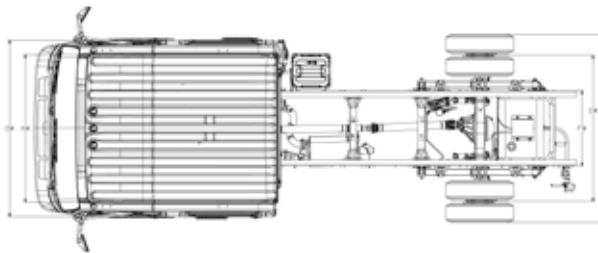

NPR GAS

CREW CAB

GVWR/GCWR	12,000/18,000 lbs.
BODY/PAYLOAD ALLOWANCE	6,246 - 6,308 lbs.
GAWR Front Rear	4,860 lbs. 8,840 lbs.
FRONT AXLE CAPACITY	6,830 lbs.
REAR AXLE CAPACITY Ratio	11,020 lbs. 4.100
SUSPENSION F/R SPRINGS Capacity	Tapered/Multi-Leaf 8,440/12,900 lbs.
FRAME Section Modulus Resistance Bending Moment	7.20 in. ³ 316,800 lb.-in.
SERVICE BRAKES Front/Rear	Vacuum/Hydraulic with 4-Channel ABS Disc/Drum
TRANSMISSION	6L90 6-speed auto. with double overdrive and lock-up converter
ENGINE	GMPT L96 (Gen IV) V8 Vortec 6000 (Optional: KL8 - Alternative Fuel Capable Engine)
Displacement Engine Power Engine Torque	6.0L (365 in. ³) 297 hp @ 4,300 rpm 372 lb.-ft. @ 4,000 rpm
LIMITED SLIP DIFFERENTIAL	Optional
ALTERNATOR	145-amp
BATTERIES	1 Maintenance-Free 750-CCA
TIRES LRR (Low Rolling Resistance)	215/85R16E (10-pr) Standard
STEERING	Integral Hydraulic Power
STEERING COLUMN	Tilt and Telescopic
FUEL TANK Standard	30 gal. in-frame

Wheelbase (in.)	Cab to Axle (in.)	Cab to End of Frame (in.)	Back of Cab (in.)	Overall Length (in.)	Body Length (ft.)	Overall Width (in.)	Axle Width (in.)	Overall Height (in.)
150.0	88.5	131.6	5.0	241.5	12	81.3	65.6	90.0
176.0	114.5	157.6	5.0	267.5	16	81.3	65.6	90.0