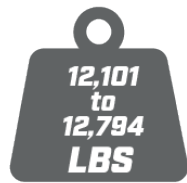

25,500 lbs. GCWR
TRUCK WEIGHT & TRAILER WEIGHT

NRR | 19,500 LBS. GVWR
CLASS 5

30-GAL IN-FRAME
FUEL TANK

6-SPEED AUTOMATIC

12,101
to
12,794
LBS
BODY PAYLOAD

225/70R19.5F (12-pr)

5.2L I4 TURBOCHARGED
215 HP @ 2,500 RPM
452 LB-FT @ 1,850 RPM

VACUUM/HYDRAULIC
W/4-CHANNEL ABS

Front Disc
14.3-in.

Rear Drum
14.6-in.

STANDARD CAB / **CREW CAB**
SEATING FOR UP TO 3 / SEATING FOR UP TO 7